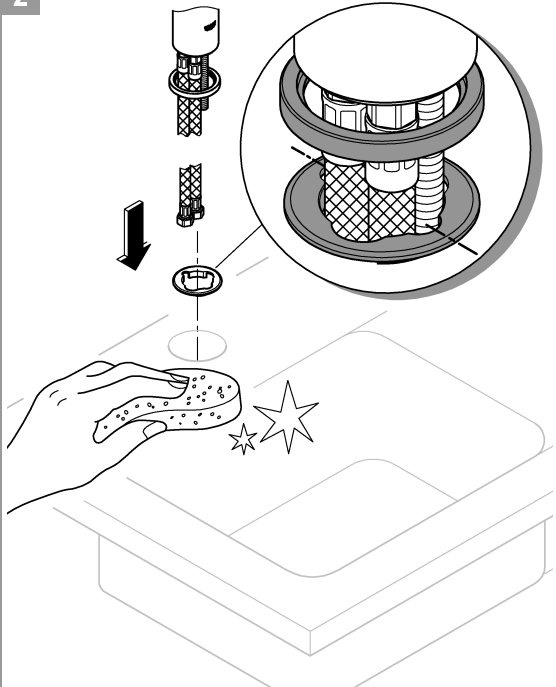

DIN 1988

DIN EN 806

bar

max. 10  
0,5 5 1

°C

max. 70° 60°

1a

2

1b

A series of horizontal lines for writing, consisting of 25 evenly spaced lines extending across the width of the page.

Pure Freude  
an Wasser

**GROHE**  

**D**

☎ +49 571 39 89 333  
service.de@grohe.com