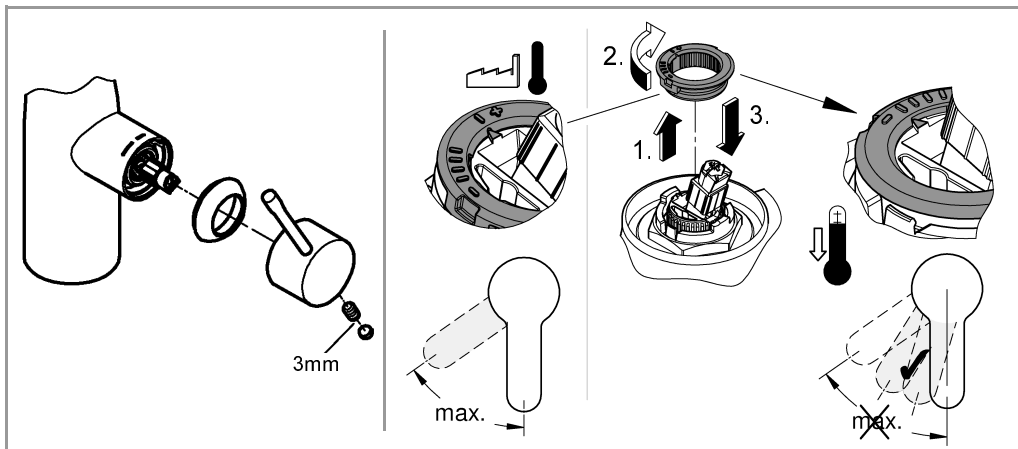

DIN 1988

DIN EN 806

bar

max. 10  
0,5 5 1

°C

max. 70° 60°

1a

2

1b

A series of horizontal lines for writing, consisting of 25 evenly spaced lines extending across the width of the page.

Pure Freude  
an Wasser

**GROHE**  

**D**

☎ +49 571 39 89 333  
service.de@grohe.com